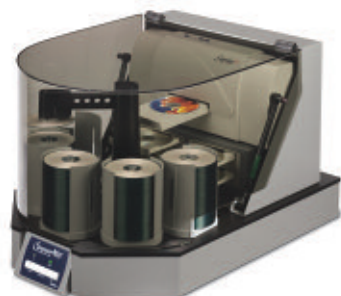

TECHNICAL SPECIFICATIONS

Print Method	Inkjet
Print Resolution	Up to 4800 dpi; printer driver selectable
Software Included	SureThing™ CD Label Software Primer Edition
Maximum Print Width	4.724" (120mm)
Ink Cartridges	Color (cyan, magenta and yellow) Photo (light cyan, light magenta and black) Optional black monochrome for high-speed four-color printing (cyan, magenta, yellow and black)
Colors	16.7 million or black monochrome
Color Matching	Primer's Z-Color Matching for bright, vibrant and the most accurate colors on a variety of media surfaces
Media Types	Inkjet Printable-surface 120mm CD-R and DVD±R; 59mm x 85mm printable-surface business card CDs with optional adapter kits (each sold separately)
Minimum System Requirements	Pentium® III computer or better, 128MB RAM, 500MB free hard drive space, available USB 1.1/2.0 port
Operating Systems	Windows® XP/2000
Data Interface	USB 1.1/2.0
Control Interface	TTL-level signals for busy printing, tray open/close, etc. available on rear panel 6-pin mini-DIN connector
Electrical Rating	12VDC, 5.0A
Power Requirements	100-240VAC, 50/60 Hz, 60 watts
Certifications	UL, UL-C, CE, FCC Class B
Weight	9 lbs. (4.09 kg)
Dimensions	7.5"H x 17"W x 10.5"D (190mmH x 432mmW x 266mmD)
Warranty	One year parts and labor; optional extended warranty available

THE LABEL GUY

The Label Guy
5198 Arlington Ave Suite 115
Riverside, CA 92504
951-340-0222 , 800-293-1813
Fax: 951-340-0005
www.TheLabelGuy.com
E-mail: sales@thelabelguy.com